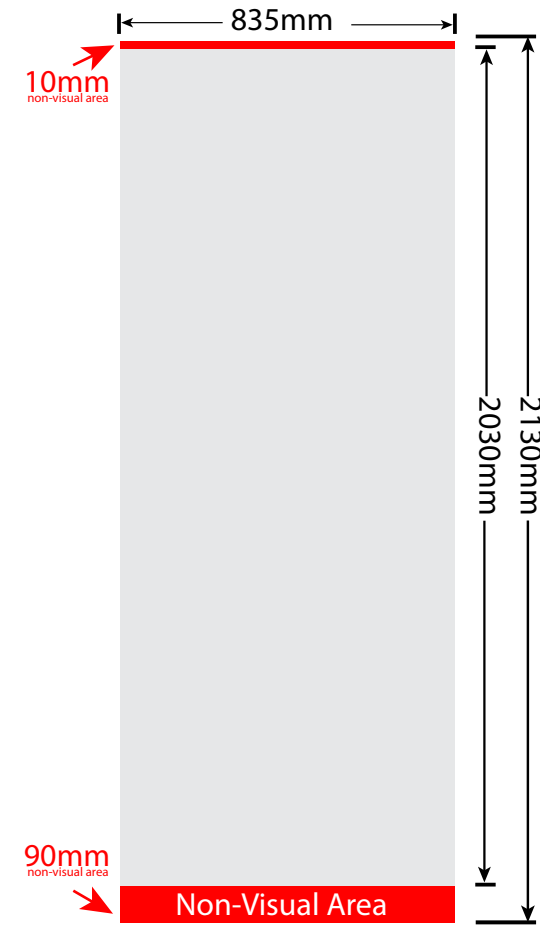

Outdoor Pullup Banner

Package includes:

- * All critical text and images should be placed within the grey area
- * Non-visual area is not required on artwork. Can be provided at 835x1985mm
- * No bleed is required on artwork

Format:

- PDF or High resolution Jpeg
- * Please setup in 1:1 scale with 150DPI
- * If you request colormatch service, supply us with high resolution PDF

Font:

All the text must be outlined

Colour Mode:

CMYK, Pantone color